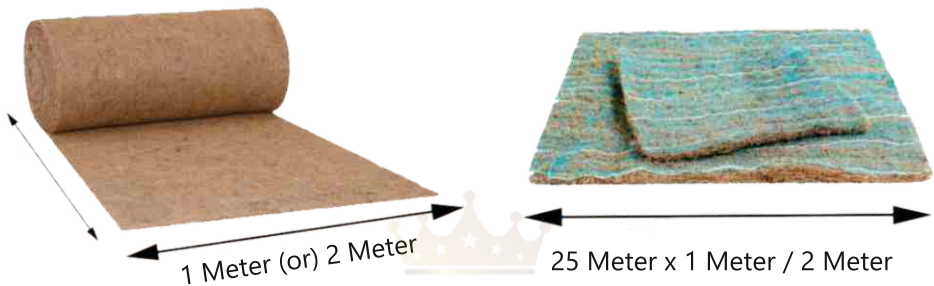

COIR NON WOVEN NEEDLE FELT

These coir needle-felt rolls are manufactured in our modern factory. The Coir rolls are used for soil erosion control in road pavements and road laying works, coco lawns, in water channels, pond sowing to tighten by growing the plants above the rolls. The Coir micro-filament netted sheets are an extra strength for purpose of erosion control.