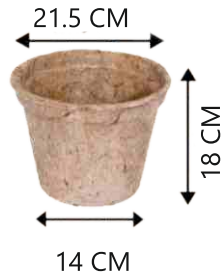

JDR IMPEX

Premium Supplier
of Garden Articles

COCO POTS

The Coir pots are excellent products for growing healthy plants. They are made of latex coated sheets into coir fiber pots in various shapes & sizes. They are used in nurseries and gardens to grow all type of plants/ It can be used as a protector for the plants roots which needs more care in the nurseries to transfer or shift them for vegetation to take place. When planted into the soil the roots protrude the coir and passes into the soil for healthy growth.

Coco 6 CM Cup

Coco 7.5 CM x 7.5 CM Spanish Cup

Coco 8 CM Pot

Coco 10 CM Pot

Coco 13 CM Pot

Coco 15 CM Pot

COCO POTS

Coco 16.5 CM XL Pot

Coco 17 CM Pot

Coco 21.5 CM Pot

Coco 25 CM Pot

Coco 12x12 CM Spanish Pot

Coco June Pot

COCO LINER HANGERS

Coco 30 CM Liner

Coco 30 CM Liner & Hanger Set

Coco 35 CM Liner

Coco 35 CM Liner & Hanger Set

Coco 40 CM Liner

Coco 40 CM Liner & Hanger Set

COCO LINER HANGERS

Coco Baskets are flexible high strength baskets ideal for indoor and outdoor plants in many sizes. They are highly durable and has water retention capacity. They can be used as a protector for the plants which needs more care in the industry and could be carried to the sites where it is difficult for the vegetation to take place.