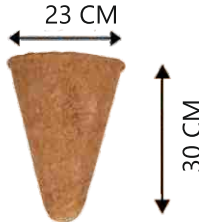

Coco 6 CM Cup

Coco 7.5 CM x 7.5 CM Spanish Cup

Coco 8 CM Pot

Coco 10 CM Pot

Coco 13 CM Pot

Coco 15 CM Pot

COCO POTS

Coco 16.5 CM XL Pot

Coco 17 CM Pot

Coco 21.5 CM Pot

Coco 25 CM Pot

Coco 12x12 CM Spanish Pot

Coco June Pot

COCO LINER HANGERS

Coco 30 CM Liner

Coco 30 CM Liner & Hanger Set

Coco 15 CM Liner

Coco 20 CM Liner

Coco 25 CM Liner

**Coco 15 CM Liner
& Hanger Set**

**Coco 20 CM Liner
& Hanger Set**

**Coco 25 CM Liner
& Hanger Set**

COCO CONICALS - HANGERS

Attractive Cone-shaped coco liners fixed in a designed metal holder to make our home and living area pleasant with beautiful flower plants. This products is used to hang plants indoor or outdoors for decorative purposes. These hangers are with liners offered in various ranges developed by making use of the finest quality coir. There is size of 5" & 9". This conical baskets has salient features such as durability. High capability to retain water and strength.

Coco 13 CM
Conical Liner

Coco 23 CM
Conical Liner

Coco 13 CM Conical Liner
& Hanger Set

Coco 23 CM Conical Liner
& Hanger Set

Coco 13 CM Conical Liner

COCO WALL HALF LINER

This product is manufactured by making use of best quality coco fibres which have enable it to retain water for maximum time. These baskets is offered in various sizes in order to cater diverse requirements of the clients and line vertical wall garden.