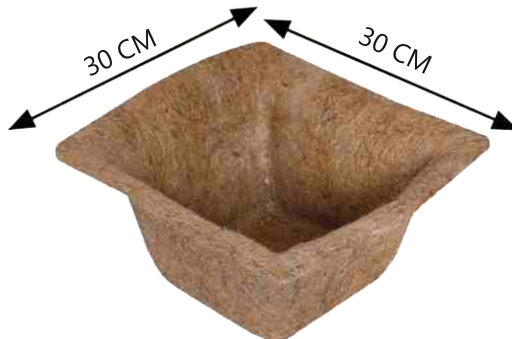

Coco 15 CM Liner

Coco 20 CM Liner

Coco 25 CM Liner

**Coco 15 CM Liner
& Hanger Set**

**Coco 20 CM Liner
& Hanger Set**

**Coco 25 CM Liner
& Hanger Set**

COCO CONICALS - HANGERS

Attractive Cone-shaped coco liners fixed in a designed metal holder to make our home and living area pleasant with beautiful flower plants. This products is used to hang plants indoor or outdoors for decorative purposes. These hangers are with liners offered in various ranges developed by making use of the finest quality coir. There is size of 5" & 9". This conical baskets has salient features such as durability. High capability to retain water and strength.

Coco 13 CM
Conical Liner

Coco 23 CM
Conical Liner

Coco 13 CM Conical Liner
& Hanger Set

Coco 23 CM Conical Liner
& Hanger Set

Coco 13 CM Conical Liner

COCO WALL HALF LINER

This product is manufactured by making use of best quality coco fibres which have enable it to retain water for maximum time. These baskets is offered in various sizes in order to cater diverse requirements of the clients and line vertical wall garden.

Coco 20 CM Wall Liner

**Coco 20 CM Wall Liner
& Hanger Set**

Coco 30 CM Wall Liner

**Coco 30 CM Wall Liner
& Hanger Set**

COCO SPANISH POT

Coco Spanish Pots are square in shape which looks elegant in various sizes and also available as hanging basket.

Coco 7.5cm x 7.5 cm
Spanish Pot

Coco 13.5cm x 10 cm
Spanish Pot

Coco 30cm x 30 cm
Jumbo Spanish Pot

COCO POLES

The Coir Coco pole is available in many sizes which can be placed indoor and outdoor for creeping and special plants to facilitate it's growth. The Coco Pole will holds water when sprinkled above to avail water for the roots of plants in it's growth.