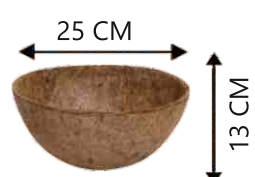

Coco 6 CM Cup

Coco 7.5 CM x 7.5 CM Spanish Cup

Coco 8 CM Pot

Coco 10 CM Pot

Coco 13 CM Pot

Coco 15 CM Pot

COCO POTS

Coco 16.5 CM XL Pot

Coco 17 CM Pot

Coco 21.5 CM Pot

Coco 25 CM Pot

Coco 12x12 CM Spanish Pot

Coco June Pot

COCO LINER HANGERS

Coco 30 CM Liner

Coco 30 CM Liner & Hanger Set

Coco 35 CM Liner

Coco 35 CM Liner & Hanger Set

Coco 40 CM Liner

Coco 40 CM Liner & Hanger Set

COCO LINER HANGERS

Coco Baskets are flexible high strength baskets ideal for indoor and outdoor plants in many sizes. They are highly durable and has water retention capacity. They can be used as a protector for the plants which needs more care in the industry and could be carried to the sites where it is difficult for the vegetation to take place.

Coco 15 CM Liner

Coco 20 CM Liner

Coco 25 CM Liner

**Coco 15 CM Liner
& Hanger Set**

**Coco 20 CM Liner
& Hanger Set**

**Coco 25 CM Liner
& Hanger Set**

COCO CONICALS - HANGERS

Attractive Cone-shaped coco liners fixed in a designed metal holder to make our home and living area pleasant with beautiful flower plants. This products is used to hang plants indoor or outdoors for decorative purposes. These hangers are with liners offered in various ranges developed by making use of the finest quality coir. There is size of 5" & 9". This conical baskets has salient features such as durability. High capability to retain water and strength.