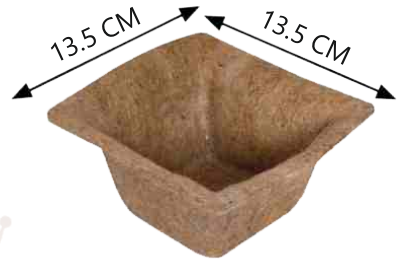

Coco 15 CM Liner

Coco 20 CM Liner

Coco 25 CM Liner

**Coco 15 CM Liner
& Hanger Set**

**Coco 20 CM Liner
& Hanger Set**

**Coco 25 CM Liner
& Hanger Set**

COCO CONICALS - HANGERS

Attractive Cone-shaped coco liners fixed in a designed metal holder to make our home and living area pleasant with beautiful flower plants. This products is used to hang plants indoor or outdoors for decorative purposes. These hangers are with liners offered in various ranges developed by making use of the finest quality coir. There is size of 5" & 9". This conical baskets has salient features such as durability. High capability to retain water and strength.

Coco 13 CM
Conical Liner

Coco 23 CM
Conical Liner

Coco 13 CM Conical Liner
& Hanger Set

Coco 23 CM Conical Liner
& Hanger Set

Coco 13 CM Conical Liner

COCO WALL HALF LINER

This product is manufactured by making use of best quality coco fibres which have enable it to retain water for maximum time. These baskets is offered in various sizes in order to cater diverse requirements of the clients and line vertical wall garden.

Coco 20 CM Wall Liner

**Coco 20 CM Wall Liner
& Hanger Set**

Coco 30 CM Wall Liner

**Coco 30 CM Wall Liner
& Hanger Set**

COCO SPANISH POT

Coco Spanish Pots are square in shape which looks elegant in various sizes and also available as hanging basket.

Coco 7.5cm x 7.5 cm
Spanish Pot

Coco 13.5cm x 10 cm
Spanish Pot

Coco 30cm x 30 cm
Jumbo Spanish Pot

COCO POLES

The Coir Coco pole is available in many sizes which can be placed indoor and outdoor for creeping and special plants to facilitate it's growth. The Coco Pole will holds water when sprinkled above to avail water for the roots of plants in it's growth.