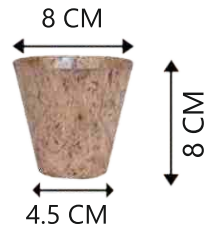

JDR IMPEX

Premium Supplier
of Garden Articles

COCO POTS

The Coir pots are excellent products for growing healthy plants. They are made of latex coated sheets into coir fiber pots in various shapes & sizes. They are used in nurseries and gardens to grow all type of plants/ It can be used as a protector for the plants roots which needs more care in the nurseries to transfer or shift them for vegetation to take place. When planted into the soil the roots protrude the coir and passes into the soil for healthy growth.

Coco 6 CM Cup

Coco 7.5 CM x 7.5 CM Spanish Cup

Coco 8 CM Pot

Coco 10 CM Pot

Coco 13 CM Pot

Coco 15 CM Pot

COCO POTS

Coco 16.5 CM XL Pot

Coco 17 CM Pot

Coco 21.5 CM Pot

Coco 25 CM Pot

Coco 12x12 CM Spanish Pot

Coco June Pot

COCO LINER HANGERS

Coco 30 CM Liner

Coco 30 CM Liner & Hanger Set

Coco 7.5cm x 7.5 cm
Spanish Pot

Coco 13.5cm x 10 cm
Spanish Pot

Coco 30cm x 30 cm
Jumbo Spanish Pot

COCO POLES

The Coir Coco pole is available in many sizes which can be placed indoor and outdoor for creeping and special plants to facilitate it's growth. The Coco Pole will holds water when sprinkled above to avail water for the roots of plants in it's growth.