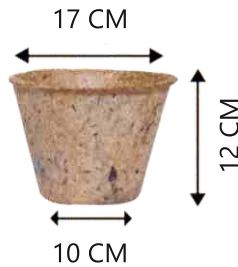

Coco 6 CM Cup

Coco 7.5 CM x 7.5 CM Spanish Cup

Coco 8 CM Pot

Coco 10 CM Pot

Coco 13 CM Pot

Coco 15 CM Pot

COCO POTS

Coco 16.5 CM XL Pot

Coco 17 CM Pot

Coco 21.5 CM Pot

Coco 25 CM Pot

Coco 12x12 CM Spanish Pot

Coco June Pot

COCO LINER HANGERS

Coco 30 CM Liner

Coco 30 CM Liner & Hanger Set

Coco 35 CM Liner

Coco 35 CM Liner & Hanger Set

Coco 40 CM Liner

Coco 40 CM Liner & Hanger Set

COCO LINER HANGERS

Coco Baskets are flexible high strength baskets ideal for indoor and outdoor plants in many sizes. They are highly durable and has water retention capacity. They can be used as a protector for the plants which needs more care in the industry and could be carried to the sites where it is difficult for the vegetation to take place.

Coco 7.5cm x 7.5 cm
Spanish Pot

Coco 13.5cm x 10 cm
Spanish Pot

Coco 30cm x 30 cm
Jumbo Spanish Pot

COCO POLES

The Coir Coco pole is available in many sizes which can be placed indoor and outdoor for creeping and special plants to facilitate it's growth. The Coco Pole will holds water when sprinkled above to avail water for the roots of plants in it's growth.