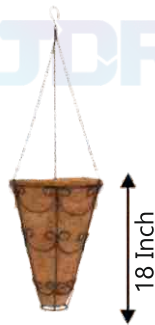

Coco 6 CM Cup

Coco 7.5 CM x 7.5 CM Spanish Cup

Coco 8 CM Pot

Coco 10 CM Pot

Coco 13 CM Pot

Coco 15 CM Pot

COCO POTS

Coco 16.5 CM XL Pot

Coco 35 CM Liner

Coco 35 CM Liner & Hanger Set

Coco 40 CM Liner

Coco 40 CM Liner & Hanger Set

COCO LINER HANGERS

Coco Baskets are flexible high strength baskets ideal for indoor and outdoor plants in many sizes. They are highly durable and has water retention capacity. They can be used as a protector for the plants which needs more care in the industry and could be carried to the sites where it is difficult for the vegetation to take place.

Coco 15 CM Liner

Coco 20 CM Liner

Coco 25 CM Liner

**Coco 15 CM Liner
& Hanger Set**

**Coco 20 CM Liner
& Hanger Set**

**Coco 25 CM Liner
& Hanger Set**

COCO CONICALS - HANGERS

Attractive Cone-shaped coco liners fixed in a designed metal holder to make our home and living area pleasant with beautiful flower plants. This products is used to hang plants indoor or outdoors for decorative purposes. These hangers are with liners offered in various ranges developed by making use of the finest quality coir. There is size of 5" & 9". This conical baskets has salient features such as durability. High capability to retain water and strength.

Coco 13 CM
Conical Liner

Coco 23 CM
Conical Liner

Coco 13 CM Conical Liner
& Hanger Set

Coco 23 CM Conical Liner
& Hanger Set

Coco 13 CM Conical Liner

COCO WALL HALF LINER

This product is manufactured by making use of best quality coco fibres which have enable it to retain water for maximum time. These baskets is offered in various sizes in order to cater diverse requirements of the clients and line vertical wall garden.