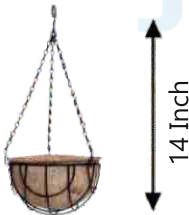

Coco 6 CM Cup

Coco 7.5 CM x 7.5 CM Spanish Cup

Coco 8 CM Pot

Coco 10 CM Pot

Coco 13 CM Pot

Coco 15 CM Pot

COCO POTS

Coco 16.5 CM XL Pot

Coco 17 CM Pot

Coco 21.5 CM Pot

Coco 25 CM Pot

Coco 12x12 CM Spanish Pot

Coco June Pot

COCO LINER HANGERS

Coco 30 CM Liner

Coco 30 CM Liner & Hanger Set

Coco 35 CM Liner

Coco 35 CM Liner & Hanger Set

Coco 40 CM Liner

Coco 40 CM Liner & Hanger Set

COCO LINER HANGERS

Coco Baskets are flexible high strength baskets ideal for indoor and outdoor plants in many sizes. They are highly durable and has water retention capacity. They can be used as a protector for the plants which needs more care in the industry and could be carried to the sites where it is difficult for the vegetation to take place.

Coco 15 CM Liner

Coco 20 CM Liner

Coco 25 CM Liner

**Coco 15 CM Liner
& Hanger Set**

**Coco 20 CM Liner
& Hanger Set**

**Coco 25 CM Liner
& Hanger Set**

COCO CONICALS - HANGERS

Attractive Cone-shaped coco liners fixed in a designed metal holder to make our home and living area pleasant with beautiful flower plants. This products is used to hang plants indoor or outdoors for decorative purposes. These hangers are with liners offered in various ranges developed by making use of the finest quality coir. There is size of 5" & 9". This conical baskets has salient features such as durability. High capability to retain water and strength.