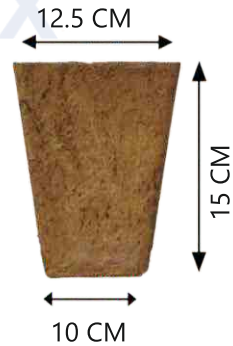

Coco 6 CM Cup

Coco 7.5 CM x 7.5 CM Spanish Cup

Coco 8 CM Pot

Coco 10 CM Pot

Coco 13 CM Pot

Coco 15 CM Pot

COCO POTS

Coco 16.5 CM XL Pot

Coco 17 CM Pot

Coco 21.5 CM Pot

Coco 25 CM Pot

Coco 12x12 CM Spanish Pot

Coco June Pot

COCO LINER HANGERS

Coco 30 CM Liner

Coco 30 CM Liner & Hanger Set

Coco 35 CM Liner

Coco 35 CM Liner & Hanger Set

Coco 40 CM Liner

Coco 40 CM Liner & Hanger Set

COCO LINER HANGERS

Coco Baskets are flexible high strength baskets ideal for indoor and outdoor plants in many sizes. They are highly durable and has water retention capacity. They can be used as a protector for the plants which needs more care in the industry and could be carried to the sites where it is difficult for the vegetation to take place.

Coco 15 CM Liner

Coco 20 CM Liner

Coco 25 CM Liner

**Coco 15 CM Liner
& Hanger Set**

**Coco 20 CM Liner
& Hanger Set**

**Coco 25 CM Liner
& Hanger Set**

COCO CONICALS - HANGERS

Attractive Cone-shaped coco liners fixed in a designed metal holder to make our home and living area pleasant with beautiful flower plants. This products is used to hang plants indoor or outdoors for decorative purposes. These hangers are with liners offered in various ranges developed by making use of the finest quality coir. There is size of 5" & 9". This conical baskets has salient features such as durability. High capability to retain water and strength.