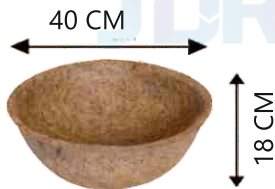

Coco 6 CM Cup

Coco 7.5 CM x 7.5 CM Spanish Cup

Coco 8 CM Pot

Coco 10 CM Pot

Coco 13 CM Pot

Coco 15 CM Pot

COCO POTS

Coco 16.5 CM XL Pot

Coco 17 CM Pot

Coco 21.5 CM Pot

Coco 25 CM Pot

Coco 12x12 CM Spanish Pot

Coco June Pot

COCO LINER HANGERS

Coco 30 CM Liner

Coco 30 CM Liner & Hanger Set

Coco 35 CM Liner

Coco 35 CM Liner & Hanger Set

Coco 40 CM Liner

Coco 40 CM Liner & Hanger Set

COCO LINER HANGERS

Coco Baskets are flexible high strength baskets ideal for indoor and outdoor plants in many sizes. They are highly durable and has water retention capacity. They can be used as a protector for the plants which needs more care in the industry and could be carried to the sites where it is difficult for the vegetation to take place.