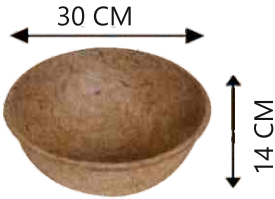

Coco 6 CM Cup

Coco 7.5 CM x 7.5 CM Spanish Cup

Coco 8 CM Pot

Coco 10 CM Pot

Coco 13 CM Pot

Coco 15 CM Pot

COCO POTS

Coco 16.5 CM XL Pot

Coco 17 CM Pot

Coco 21.5 CM Pot

Coco 25 CM Pot

Coco 12x12 CM Spanish Pot

Coco June Pot

COCO LINER HANGERS

Coco 30 CM Liner

Coco 30 CM Liner & Hanger Set

Coco 35 CM Liner

Coco 35 CM Liner & Hanger Set

Coco 40 CM Liner

Coco 40 CM Liner & Hanger Set

COCO LINER HANGERS

Coco Baskets are flexible high strength baskets ideal for indoor and outdoor plants in many sizes. They are highly durable and has water retention capacity. They can be used as a protector for the plants which needs more care in the industry and could be carried to the sites where it is difficult for the vegetation to take place.