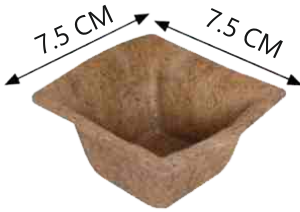

Coco 15 CM Liner

Coco 20 CM Liner

Coco 25 CM Liner

**Coco 15 CM Liner
& Hanger Set**

**Coco 20 CM Liner
& Hanger Set**

**Coco 25 CM Liner
& Hanger Set**

COCO CONICALS - HANGERS

Attractive Cone-shaped coco liners fixed in a designed metal holder to make our home and living area pleasant with beautiful flower plants. This products is used to hang plants indoor or outdoors for decorative purposes. These hangers are with liners offered in various ranges developed by making use of the finest quality coir. There is size of 5" & 9". This conical baskets has salient features such as durability. High capability to retain water and strength.

Coco 13 CM
Conical Liner

Coco 23 CM
Conical Liner

Coco 13 CM Conical Liner
& Hanger Set

Coco 23 CM Conical Liner
& Hanger Set

Coco 13 CM Conical Liner

COCO WALL HALF LINER

This product is manufactured by making use of best quality coco fibres which have enable it to retain water for maximum time. These baskets is offered in various sizes in order to cater diverse requirements of the clients and line vertical wall garden.

Coco 20 CM Wall Liner

**Coco 20 CM Wall Liner
& Hanger Set**

Coco 30 CM Wall Liner

**Coco 30 CM Wall Liner
& Hanger Set**

COCO SPANISH POT

Coco Spanish Pots are square in shape which looks elegant in various sizes and also available as hanging basket.

Coco 7.5cm x 7.5 cm
Spanish Pot

Coco 13.5cm x 10 cm
Spanish Pot

Coco 30cm x 30 cm
Jumbo Spanish Pot

COCO POLES

The Coir Coco pole is available in many sizes which can be placed indoor and outdoor for creeping and special plants to facilitate it's growth. The Coco Pole will holds water when sprinkled above to avail water for the roots of plants in it's growth.