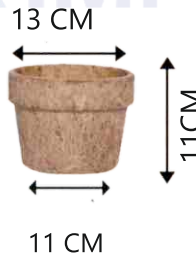

Coco 6 CM Cup

Coco 7.5 CM x 7.5 CM Spanish Cup

Coco 8 CM Pot

Coco 10 CM Pot

Coco 13 CM Pot

Coco 15 CM Pot

COCO POTS

Coco 16.5 CM XL Pot

Coco 17 CM Pot

Coco 21.5 CM Pot

Coco 25 CM Pot

Coco 12x12 CM Spanish Pot

Coco June Pot

COCO LINER HANGERS

Coco 30 CM Liner

Coco 30 CM Liner & Hanger Set

Coco 35 CM Liner

Coco 35 CM Liner & Hanger Set

Coco 40 CM Liner

Coco 40 CM Liner & Hanger Set

COCO LINER HANGERS

Coco Baskets are flexible high strength baskets ideal for indoor and outdoor plants in many sizes. They are highly durable and has water retention capacity. They can be used as a protector for the plants which needs more care in the industry and could be carried to the sites where it is difficult for the vegetation to take place.