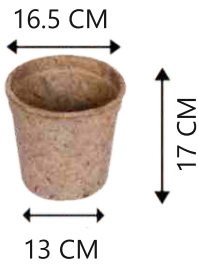

JDR IMPEX

Premium Supplier
of Garden Articles

COCO POTS

The Coir pots are excellent products for growing healthy plants. They are made of latex coated sheets into coir fiber pots in various shapes & sizes. They are used in nurseries and gardens to grow all type of plants/ It can be used as a protector for the plants roots which needs more care in the nurseries to transfer or shift them for vegetation to take place. When planted into the soil the roots protrude the coir and passes into the soil for healthy growth.

Coco 6 CM Cup

Coco 7.5 CM x 7.5 CM Spanish Cup

Coco 8 CM Pot

Coco 10 CM Pot

Coco 13 CM Pot

Coco 15 CM Pot

COCO POTS

Coco 16.5 CM XL Pot

Coco 17 CM Pot

Coco 21.5 CM Pot

Coco 25 CM Pot

Coco 12x12 CM Spanish Pot

Coco June Pot

COCO LINER HANGERS

Coco 30 CM Liner

Coco 30 CM Liner & Hanger Set

Coco 35 CM Liner

Coco 35 CM Liner & Hanger Set

Coco 40 CM Liner

Coco 40 CM Liner & Hanger Set

COCO LINER HANGERS

Coco Baskets are flexible high strength baskets ideal for indoor and outdoor plants in many sizes. They are highly durable and has water retention capacity. They can be used as a protector for the plants which needs more care in the industry and could be carried to the sites where it is difficult for the vegetation to take place.