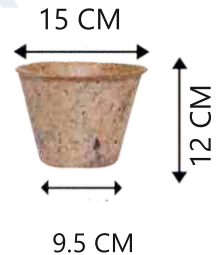

Coco 6 CM Cup

Coco 7.5 CM x 7.5 CM Spanish Cup

Coco 8 CM Pot

Coco 10 CM Pot

Coco 13 CM Pot

Coco 15 CM Pot

COCO POTS

Coco 16.5 CM XL Pot

Coco 17 CM Pot

Coco 21.5 CM Pot

Coco 25 CM Pot

Coco 12x12 CM Spanish Pot

Coco June Pot

COCO LINER HANGERS

Coco 30 CM Liner

Coco 30 CM Liner & Hanger Set

Coco 7.5cm x 7.5 cm
Spanish Pot

Coco 13.5cm x 10 cm
Spanish Pot

Coco 30cm x 30 cm
Jumbo Spanish Pot

COCO POLES

The Coir Coco pole is available in many sizes which can be placed indoor and outdoor for creeping and special plants to facilitate it's growth. The Coco Pole will holds water when sprinkled above to avail water for the roots of plants in it's growth.