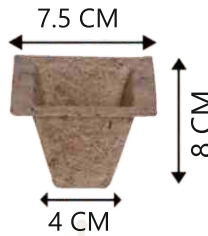

JDR IMPEX

Premium Supplier
of Garden Articles

COCO POTS

The Coir pots are excellent products for growing healthy plants. They are made of latex coated sheets into coir fiber pots in various shapes & sizes. They are used in nurseries and gardens to grow all type of plants/ It can be used as a protector for the plants roots which needs more care in the nurseries to transfer or shift them for vegetation to take place. When planted into the soil the roots protrude the coir and passes into the soil for healthy growth.

Coco 6 CM Cup

Coco 7.5 CM x 7.5 CM Spanish Cup

Coco 8 CM Pot

Coco 10 CM Pot

Coco 13 CM Pot

Coco 15 CM Pot

COCO POTS

Coco 16.5 CM XL Pot

Coco 17 CM Pot

Coco 21.5 CM Pot

Coco 25 CM Pot

Coco 12x12 CM Spanish Pot

Coco June Pot

COCO LINER HANGERS

Coco 30 CM Liner

Coco 30 CM Liner & Hanger Set

Coco 7.5cm x 7.5 cm
Spanish Pot

Coco 13.5cm x 10 cm
Spanish Pot

Coco 30cm x 30 cm
Jumbo Spanish Pot

COCO POLES

The Coir Coco pole is available in many sizes which can be placed indoor and outdoor for creeping and special plants to facilitate it's growth. The Coco Pole will holds water when sprinkled above to avail water for the roots of plants in it's growth.