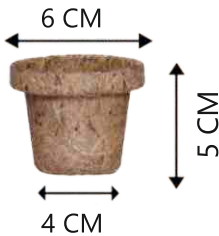

JDR IMPEX

Premium Supplier
of Garden Articles

COCO POTS

The Coir pots are excellent products for growing healthy plants. They are made of latex coated sheets into coir fiber pots in various shapes & sizes. They are used in nurseries and gardens to grow all type of plants/ It can be used as a protector for the plants roots which needs more care in the nurseries to transfer or shift them for vegetation to take place. When planted into the soil the roots protrude the coir and passes into the soil for healthy growth.

Coco 6 CM Cup

Coco 7.5 CM x 7.5 CM Spanish Cup

Coco 8 CM Pot

Coco 10 CM Pot

Coco 13 CM Pot

Coco 15 CM Pot

COCO POTS

Coco 16.5 CM XL Pot

Coco 17 CM Pot

Coco 21.5 CM Pot

Coco 25 CM Pot

Coco 12x12 CM Spanish Pot

Coco June Pot

COCO LINER HANGERS

Coco 30 CM Liner

Coco 30 CM Liner & Hanger Set

Coco 7.5cm x 7.5 cm
Spanish Pot

Coco 13.5cm x 10 cm
Spanish Pot

Coco 30cm x 30 cm
Jumbo Spanish Pot

COCO POLES

The Coir Coco pole is available in many sizes which can be placed indoor and outdoor for creeping and special plants to facilitate it's growth. The Coco Pole will holds water when sprinkled above to avail water for the roots of plants in it's growth.