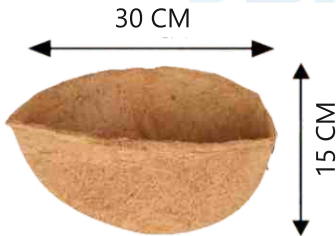

Coco 15 CM Liner

Coco 20 CM Liner

Coco 25 CM Liner

**Coco 15 CM Liner
& Hanger Set**

**Coco 20 CM Liner
& Hanger Set**

**Coco 25 CM Liner
& Hanger Set**

COCO CONICALS - HANGERS

Attractive Cone-shaped coco liners fixed in a designed metal holder to make our home and living area pleasant with beautiful flower plants. This products is used to hang plants indoor or outdoors for decorative purposes. These hangers are with liners offered in various ranges developed by making use of the finest quality coir. There is size of 5" & 9". This conical baskets has salient features such as durability. High capability to retain water and strength.

Coco 13 CM
Conical Liner

Coco 23 CM
Conical Liner

Coco 13 CM Conical Liner
& Hanger Set

Coco 23 CM Conical Liner
& Hanger Set

Coco 13 CM Conical Liner

COCO WALL HALF LINER

This product is manufactured by making use of best quality coco fibres which have enable it to retain water for maximum time. These baskets is offered in various sizes in order to cater diverse requirements of the clients and line vertical wall garden.

Coco 20 CM Wall Liner

**Coco 20 CM Wall Liner
& Hanger Set**

Coco 30 CM Wall Liner

**Coco 30 CM Wall Liner
& Hanger Set**

COCO SPANISH POT

Coco Spanish Pots are square in shape which looks elegant in various sizes and also available as hanging basket.

Coco 7.5cm x 7.5 cm
Spanish Pot

Coco 13.5cm x 10 cm
Spanish Pot

Coco 30cm x 30 cm
Jumbo Spanish Pot

COCO POLES

The Coir Coco pole is available in many sizes which can be placed indoor and outdoor for creeping and special plants to facilitate it's growth. The Coco Pole will holds water when sprinkled above to avail water for the roots of plants in it's growth.